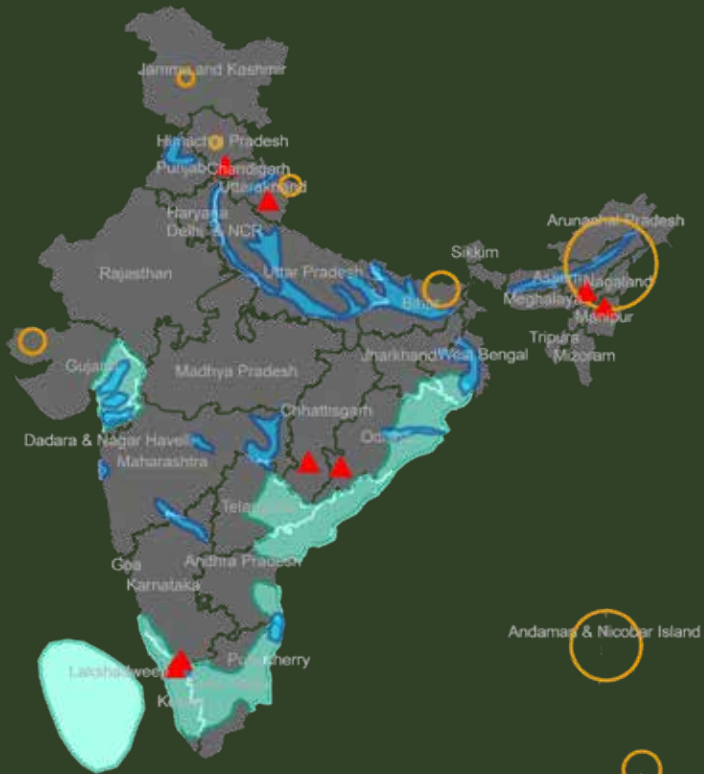

DISASTER AFFECTED REGIONS IN INDIA

Locate your region on the map,
and join our network today.

- ▲ Forest Fire Hotspots
- Earthquake
- Flood
- Cyclone

Data from National Disaster Management Authority (NDMA),
Indian Space Research Organisation (ISRO) and Forest Survey of India (FSI).

ERN

Emergency Relief Network

The Emergency Relief Network (ERN) is an organised forum of animal rescuers. Launched in 2004 by the Wildlife Trust of India (WTI) and the International Fund for Animal Welfare (IFAW), as a common platform for rescuers to exchange knowledge and expertise, ERN today has evolved to focus on Disaster Response & Risk Reduction (DRRR) and best management practices for animal relief in regions spread across India.

OUR ACHIEVEMENTS AT A GLANCE

**4238
BIRDS**

rescued during kite flying festival in Gujarat and Rajasthan in 2019

**20,000
TURTLES**

Olive ridley hatchlings rescued on the Odisha coast in 2017

**11
CYCLONES**

responded to, cumulatively in Odisha, Andhra Pradesh, Assam, Gujarat

**OVER 30
FLOODS**

responded to, cumulatively in Assam, Odisha, Bihar, West Bengal, Kerala, Tamil Nadu, Uttarakhand

 + JOIN US

Information exchange